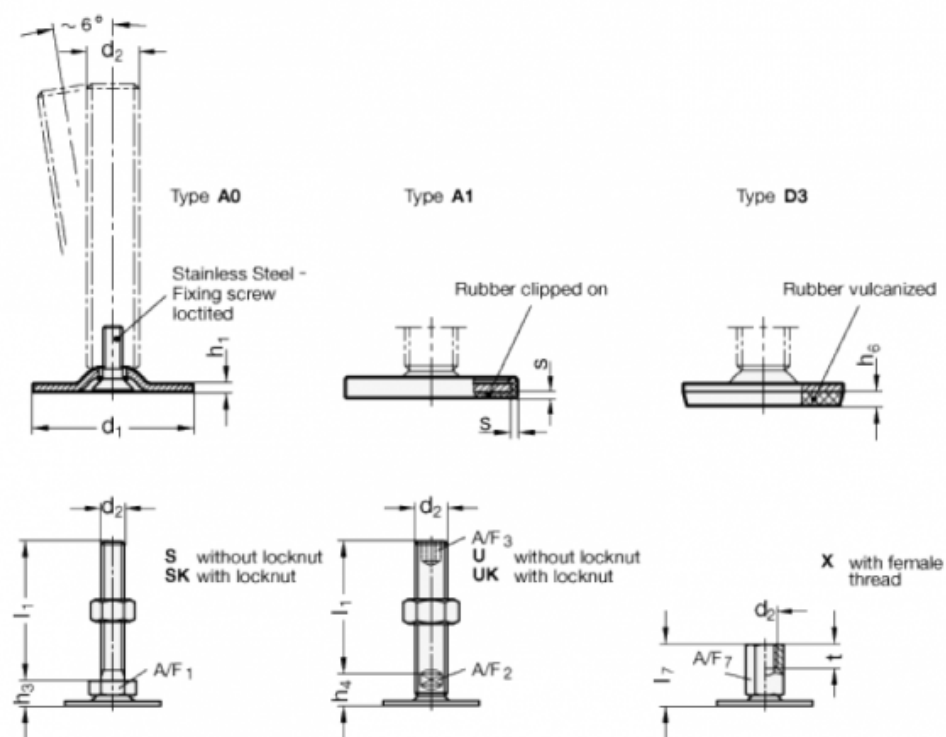

Article number: 204050M1060A1SK

Description: E+G levelling foot
GN 40-50-M10-60-A1-SK

Note: SK With nut, External hexagon at the bottom

Measures

A/F1	= 17
d1	= 50
d2	= M10
h1	= 2.5
h3	= 11
h6	=
l1	= 60
s	= 1.5